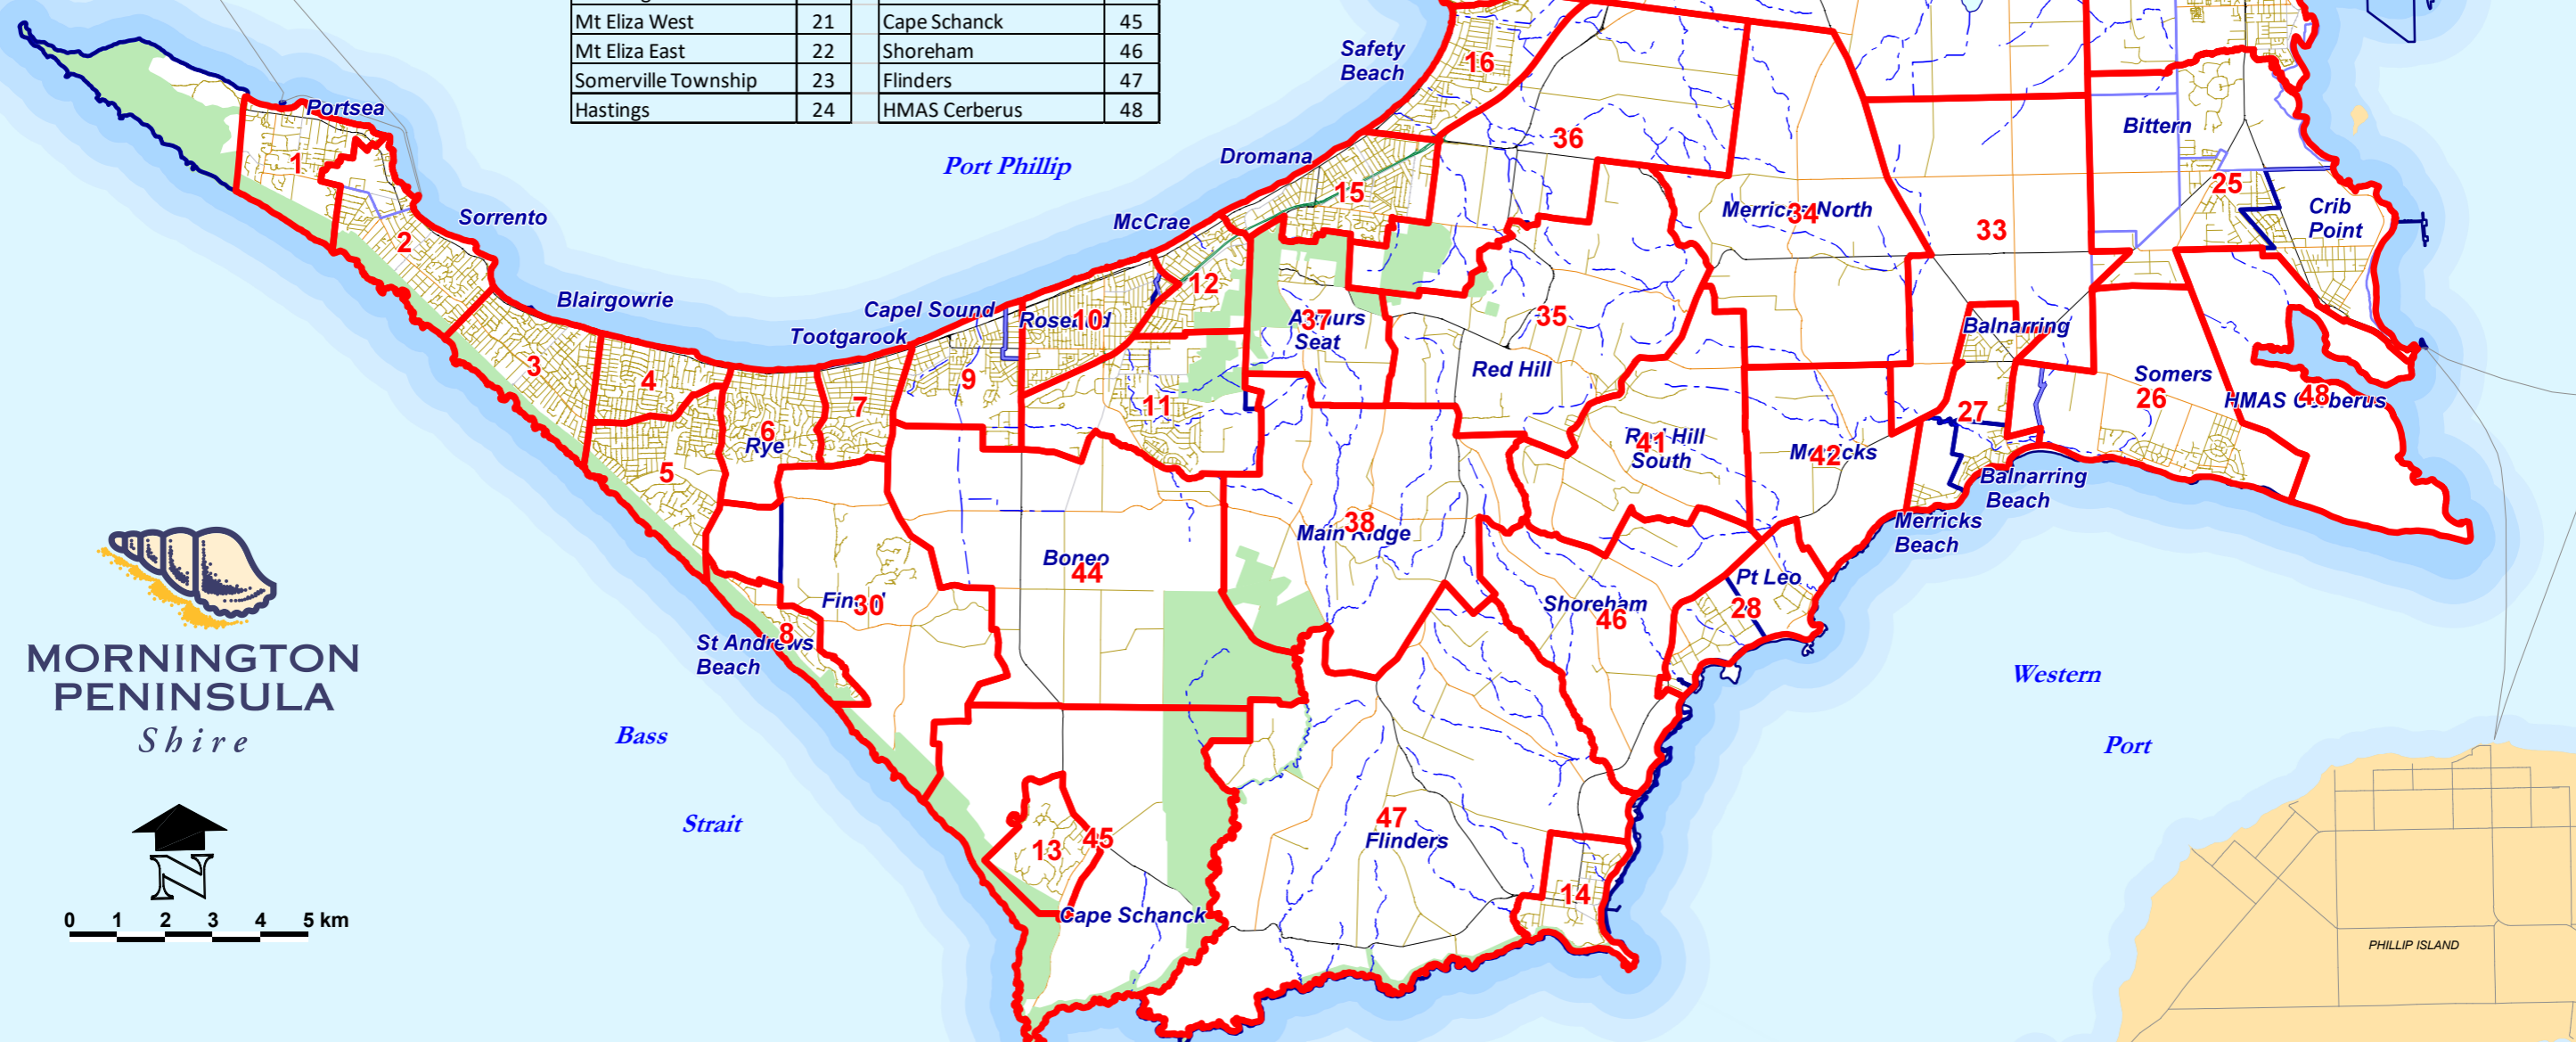

AREA VEGETATION PRUNING PROGRAM

Block Name	Area	Block Name	Area
Portsea	1	Crib Point	25
Sorrento	2	Somers	26
Blairgowrie	3	Balnarring Beach	27
Rye West	4	Pt Leo	28
Rye South	5	Moorooduc	29
Rye East	6	Fingal	30
Tootgarook	7	Somerville	31
St Andrews	8	Tuerong	32
Capel Sound	9	Balnarring	33
Rosebud North	10	Merricks North	34
Rosebud South	11	Red Hill	35
Mccrae	12	Dromana West	36
Cape Schanck Township	13	Arthurs Seat	37
Flinders Township	14	Main Ridge	38
Dromana East	15	Baxter	39
Safety Beach	16	Pearcedale	40
Mt Martha South	17	Red Hill South	41
Mt Martha North	18	Merricks	42
Mornington South	19	Tyabb	43
Mornington North	20	Boneo	44
Mt Eliza West	21	Cape Schanck	45
Mt Eliza East	22	Shoreham	46
Somerville Township	23	Flinders	47
Hastings	24	HMAS Cerberus	48

MORNINGTON PENINSULA
Shire