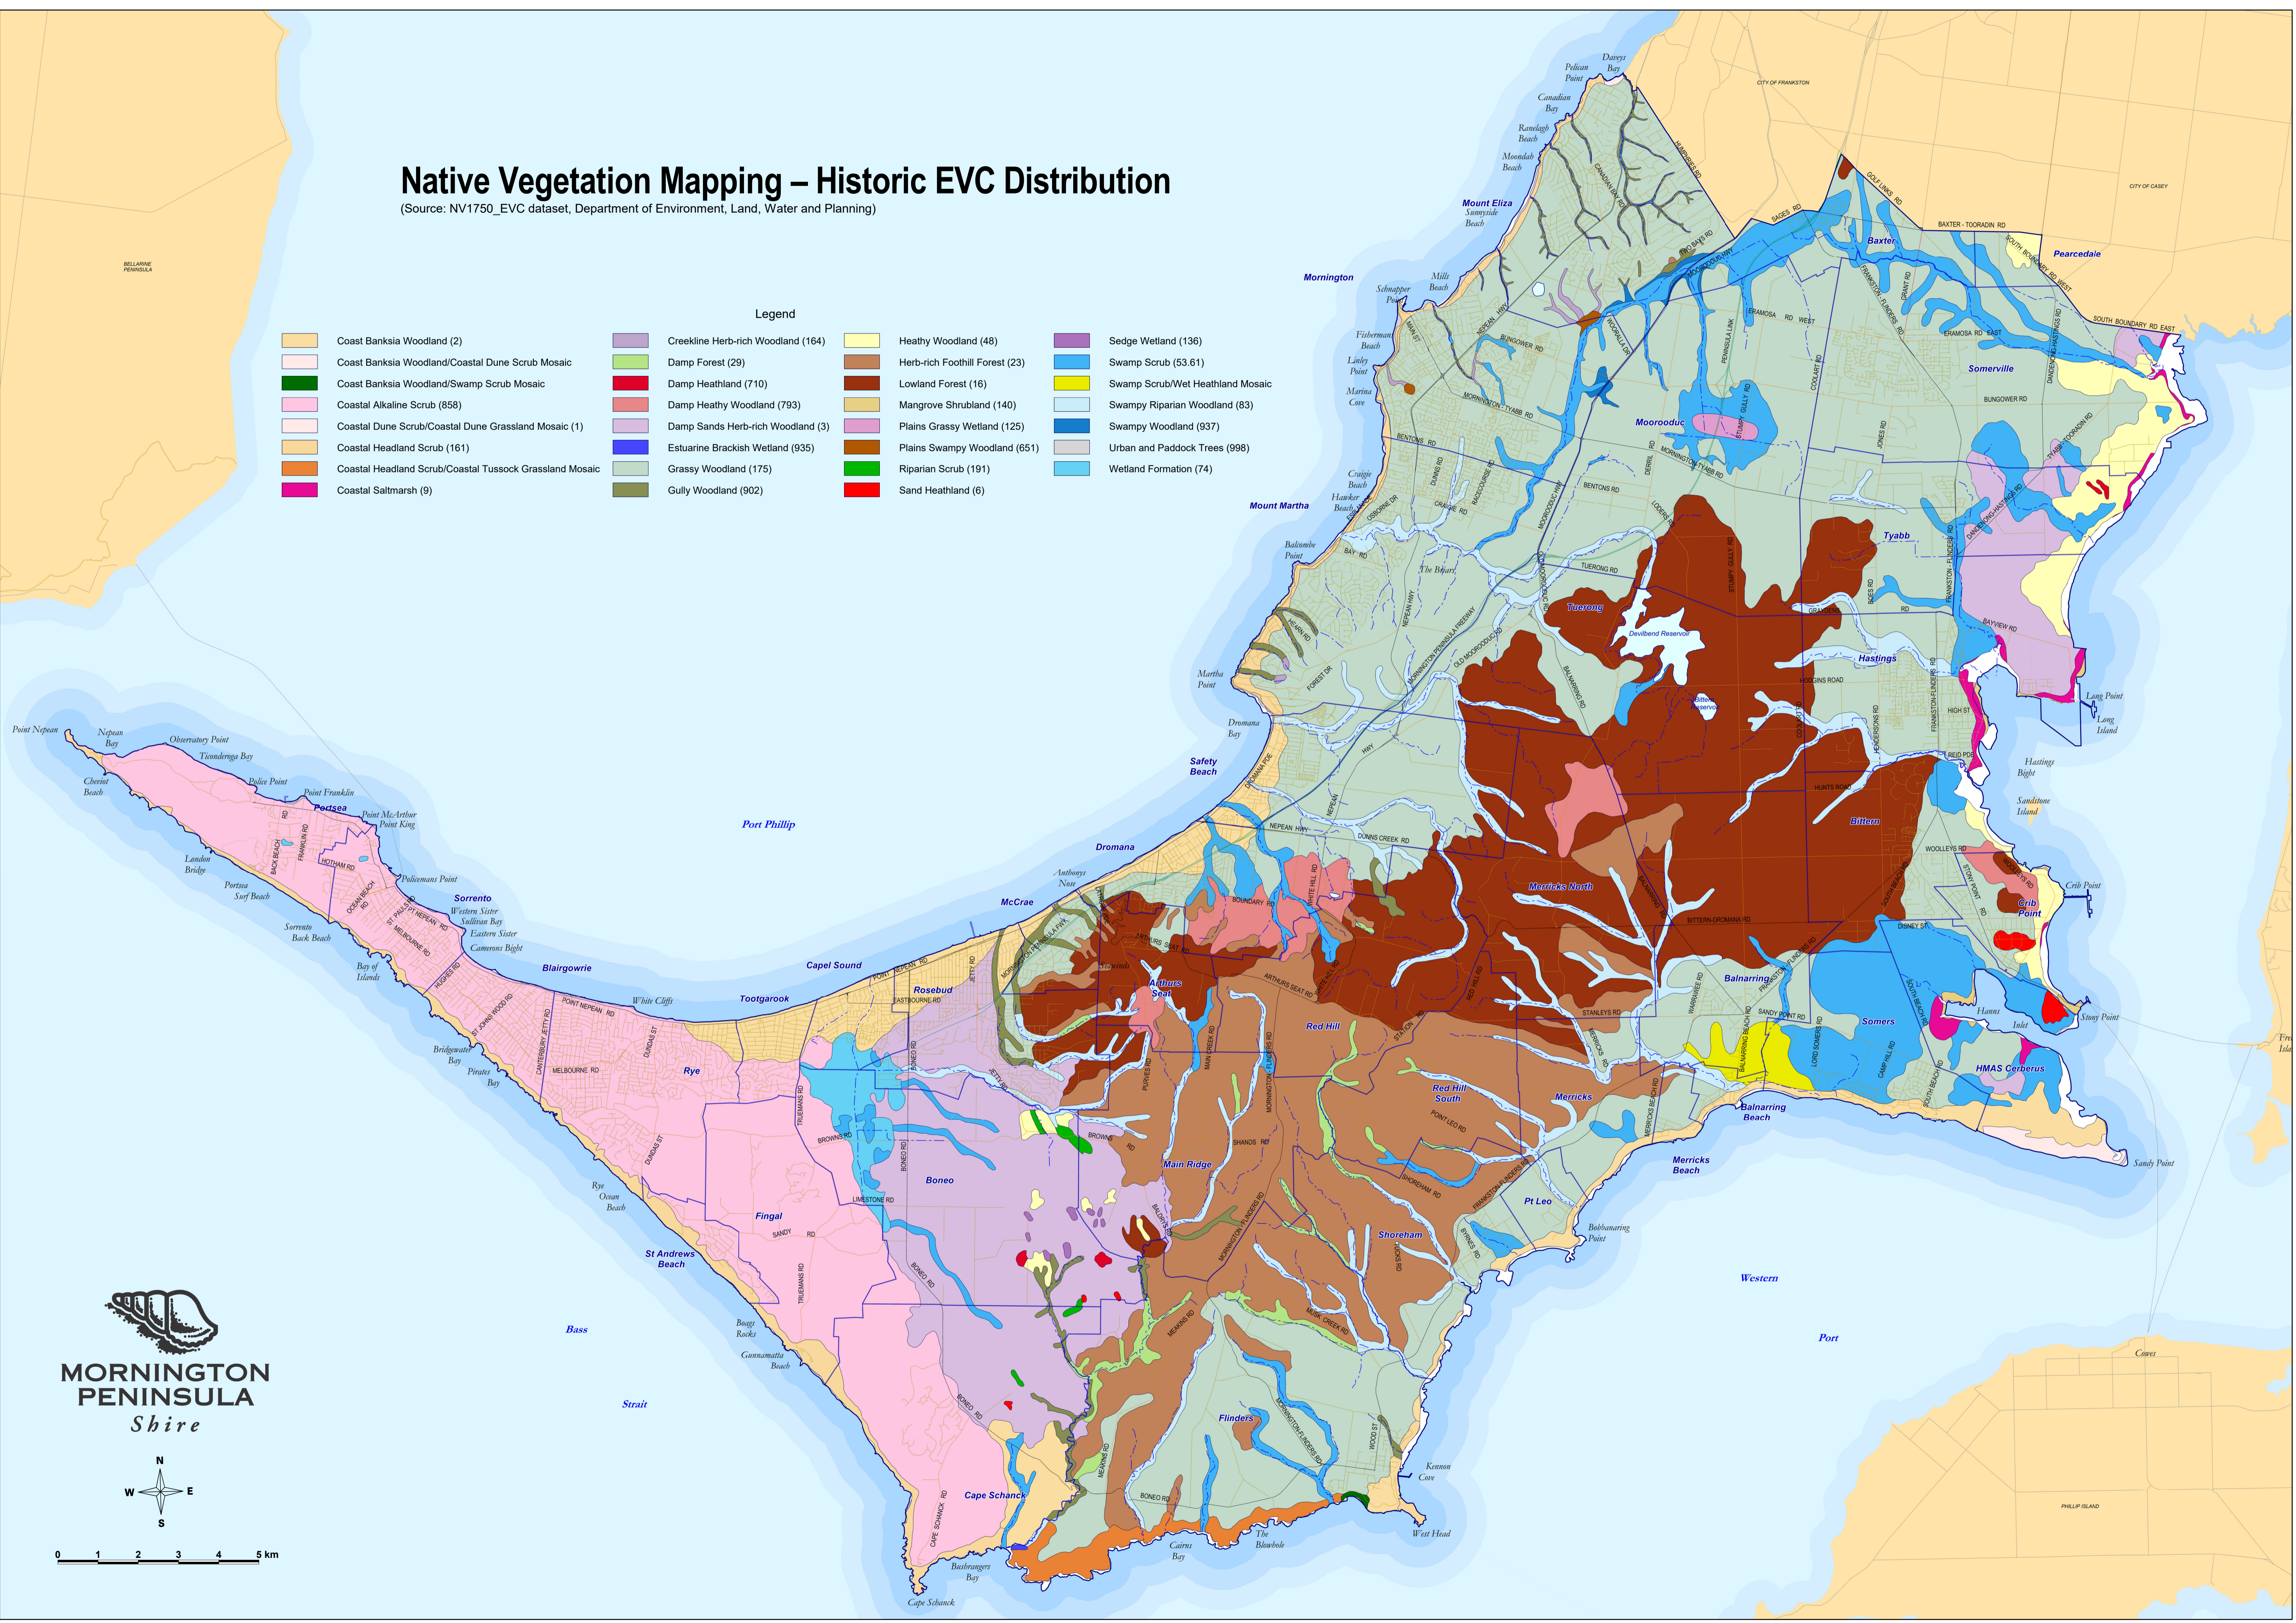

Native Vegetation Mapping – Historic EVC Distribution

(Source: NV1750_EVC dataset, Department of Environment, Land, Water and Planning)

Legend			

MORNINGTON PENINSULA Shire

0 1 2 3 4 5 km