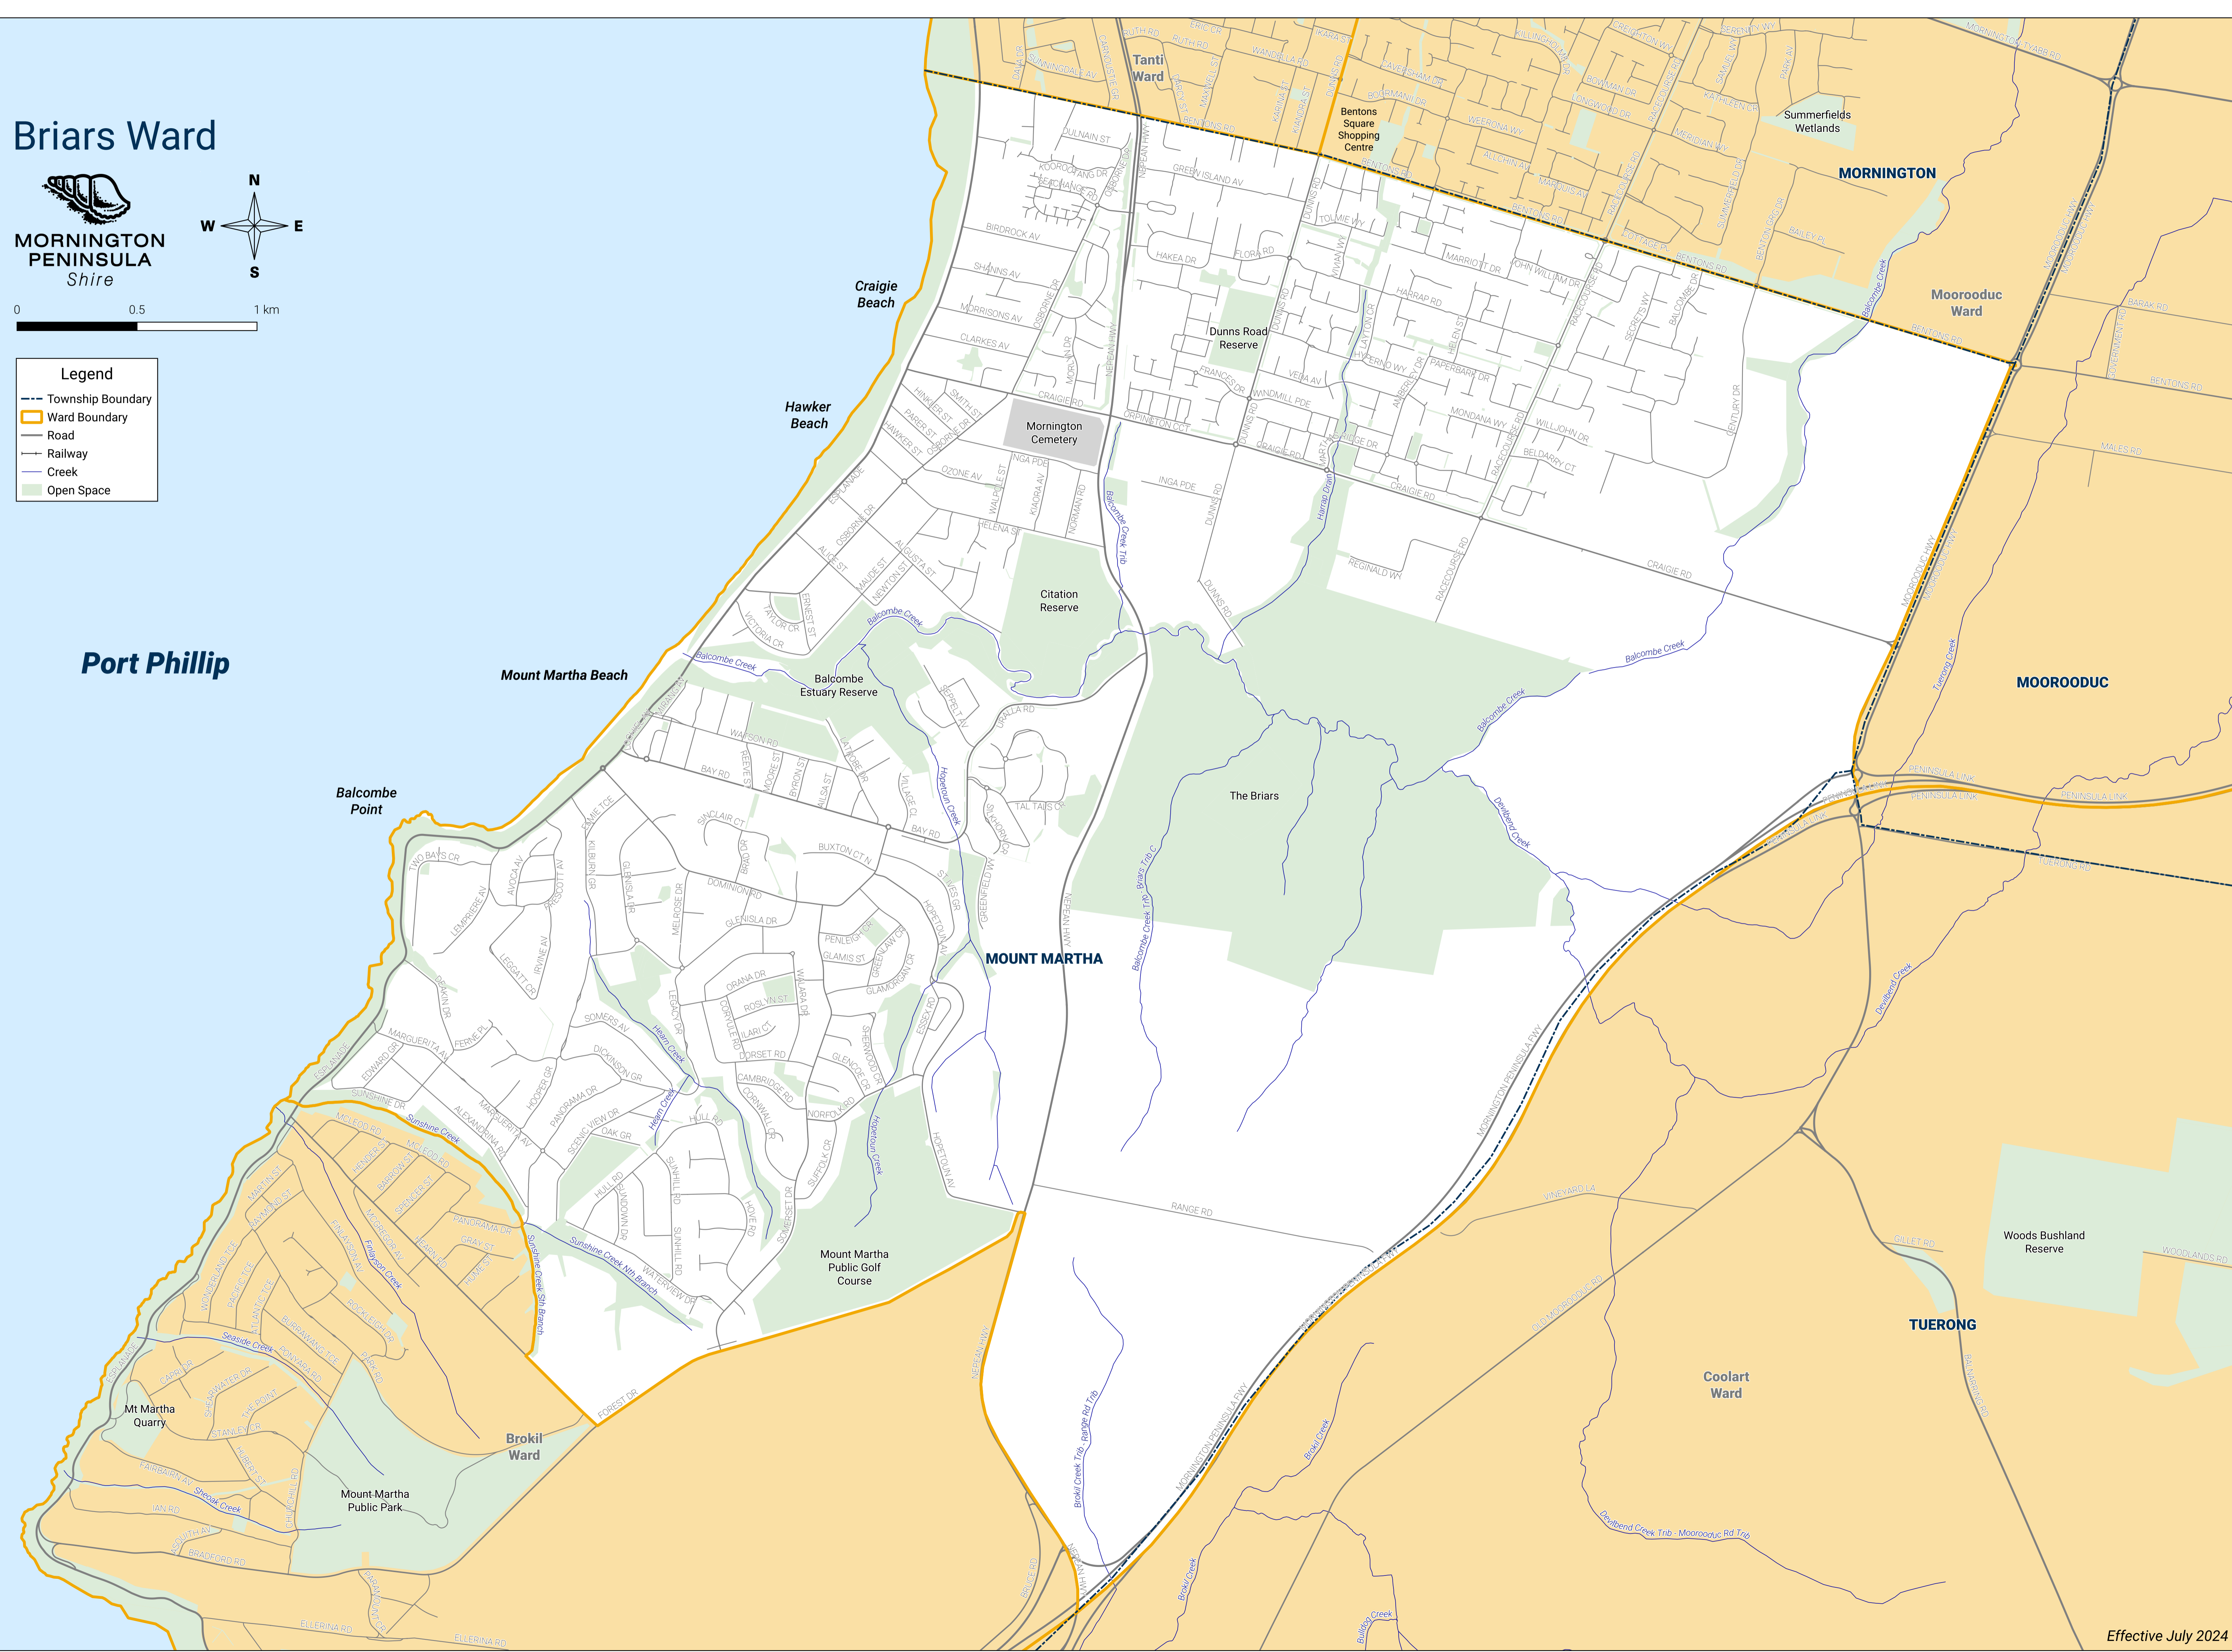

# Briars Ward

MORNINGTON PENINSULA Shire

0 0.5 1 km

**Legend**

- Township Boundary
- Ward Boundary
- Road
- Railway
- Creek
- Open Space

Port Phillip

Woods Bushland Reserve