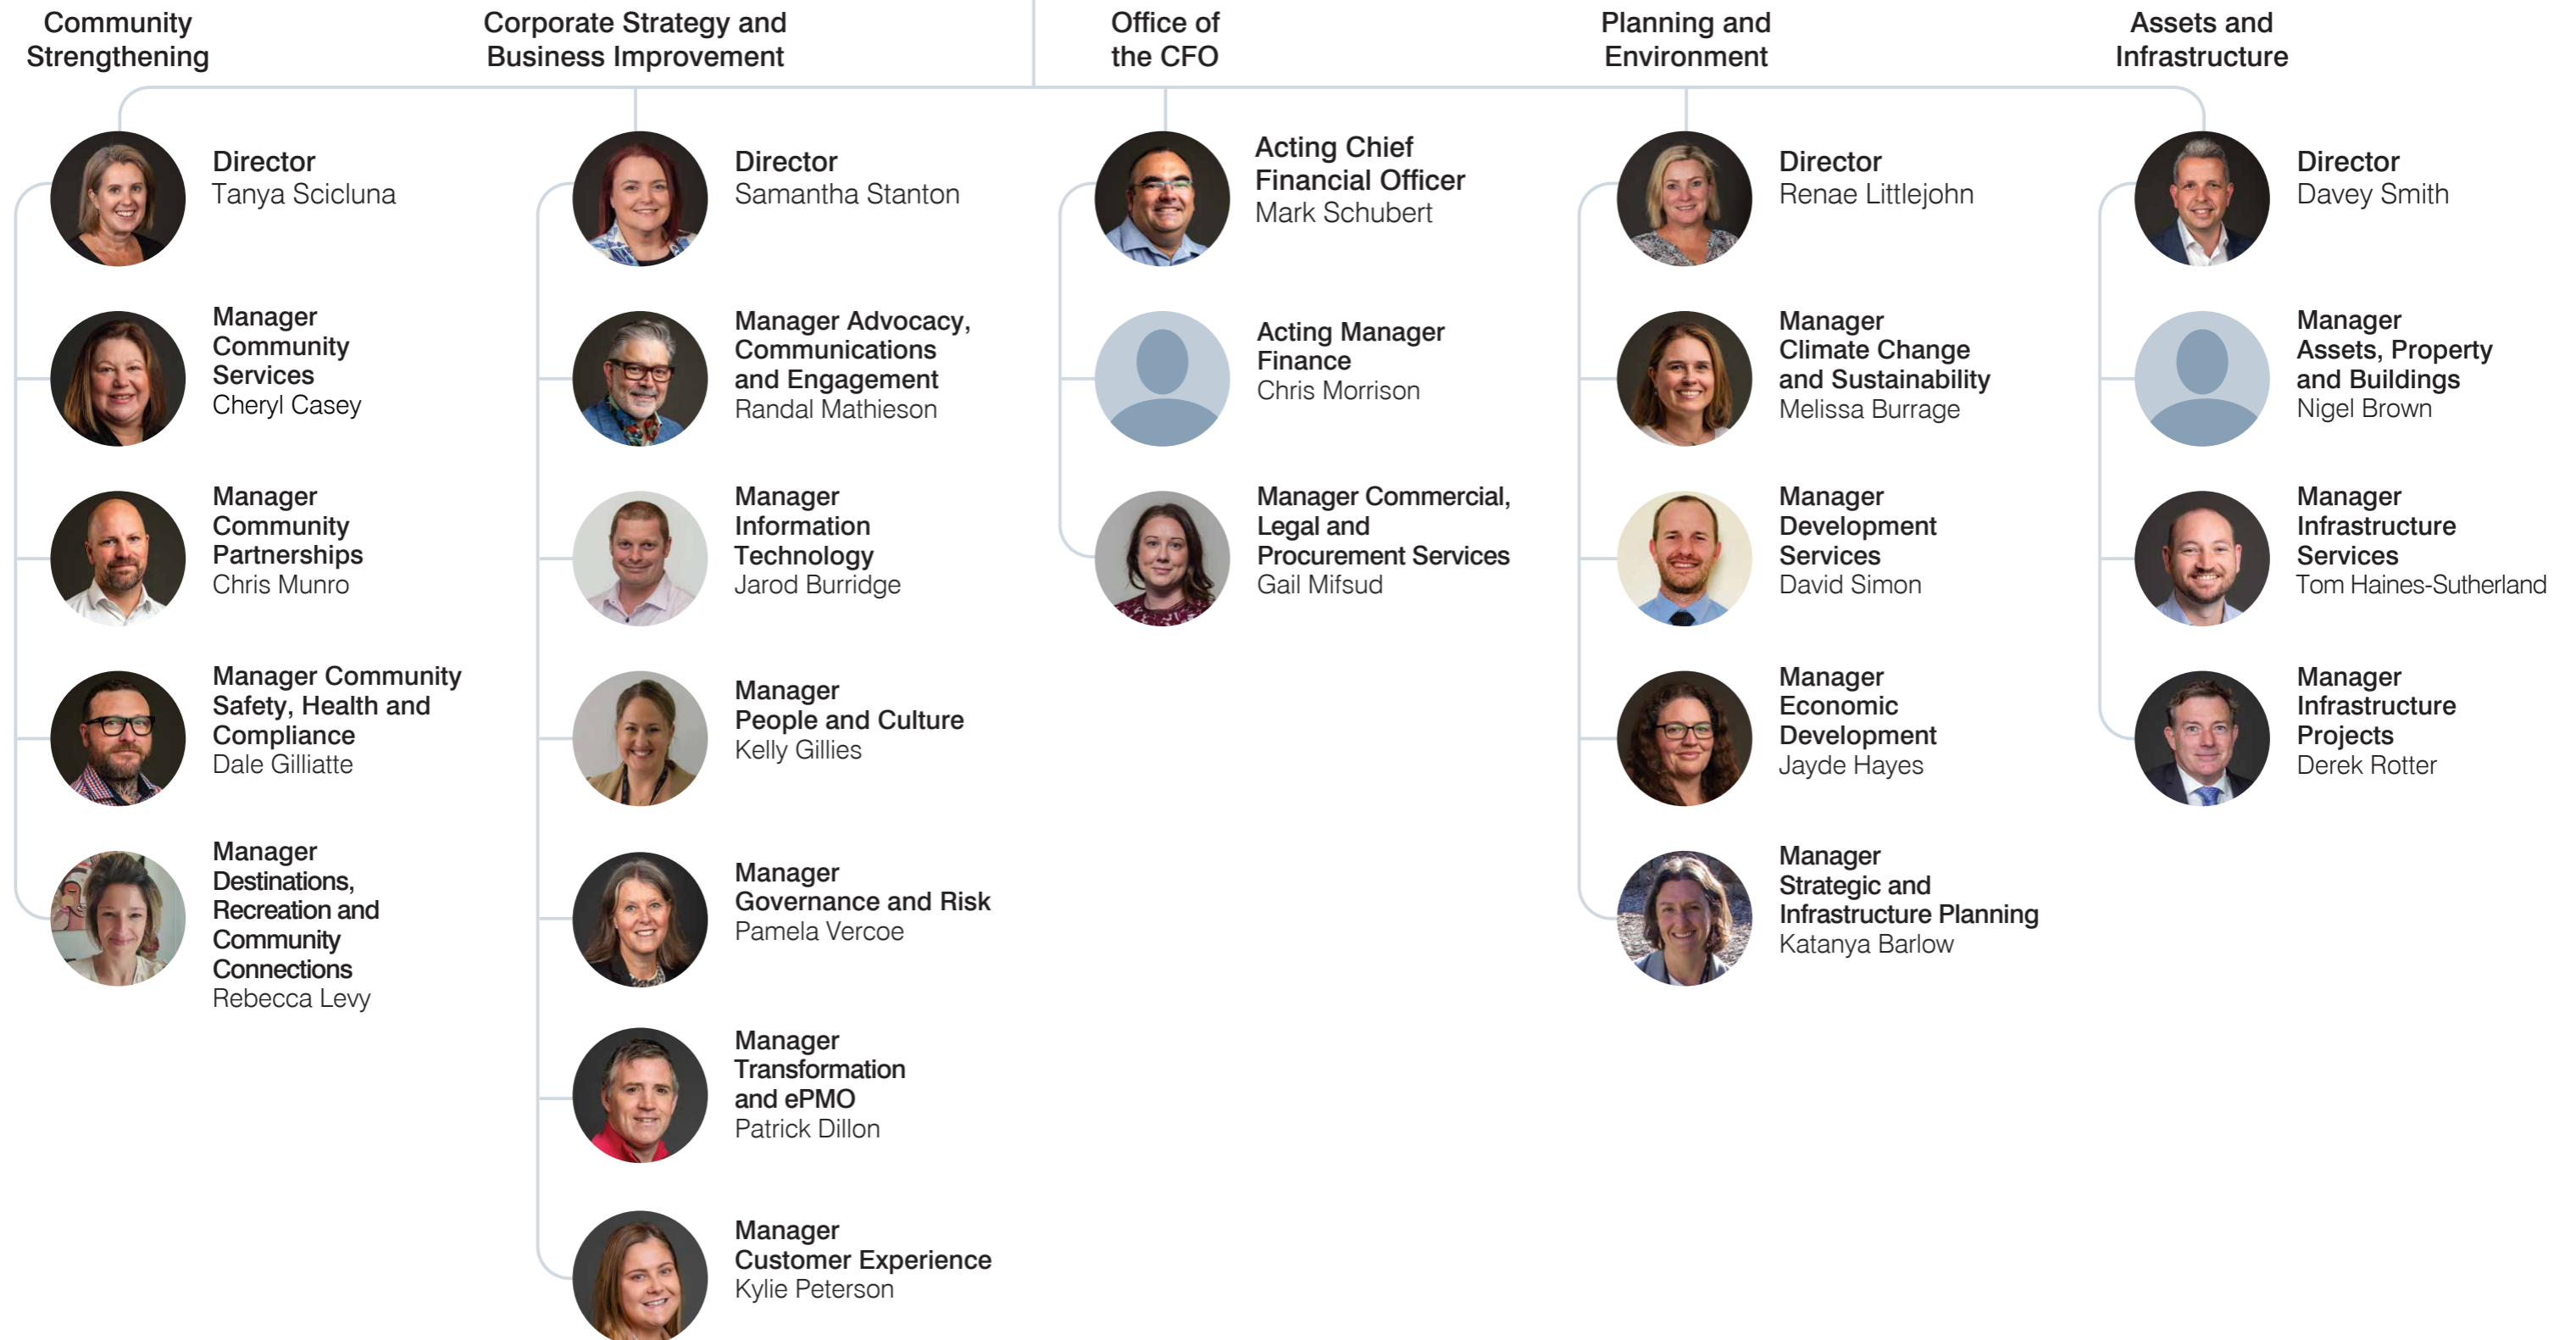

Organisation Chart

Leadership Team

For urgent issues outside
office hours, please call:
☎ 1300 850 600

Acting Chief Executive Officer
Bulent Oz

Organisation Chart

Leadership Team

MORNINGTON
PENINSULA
Shire

For urgent issues outside
office hours, please call:
☎ 1300 850 600

Acting Chief Executive Officer
Bulent Oz