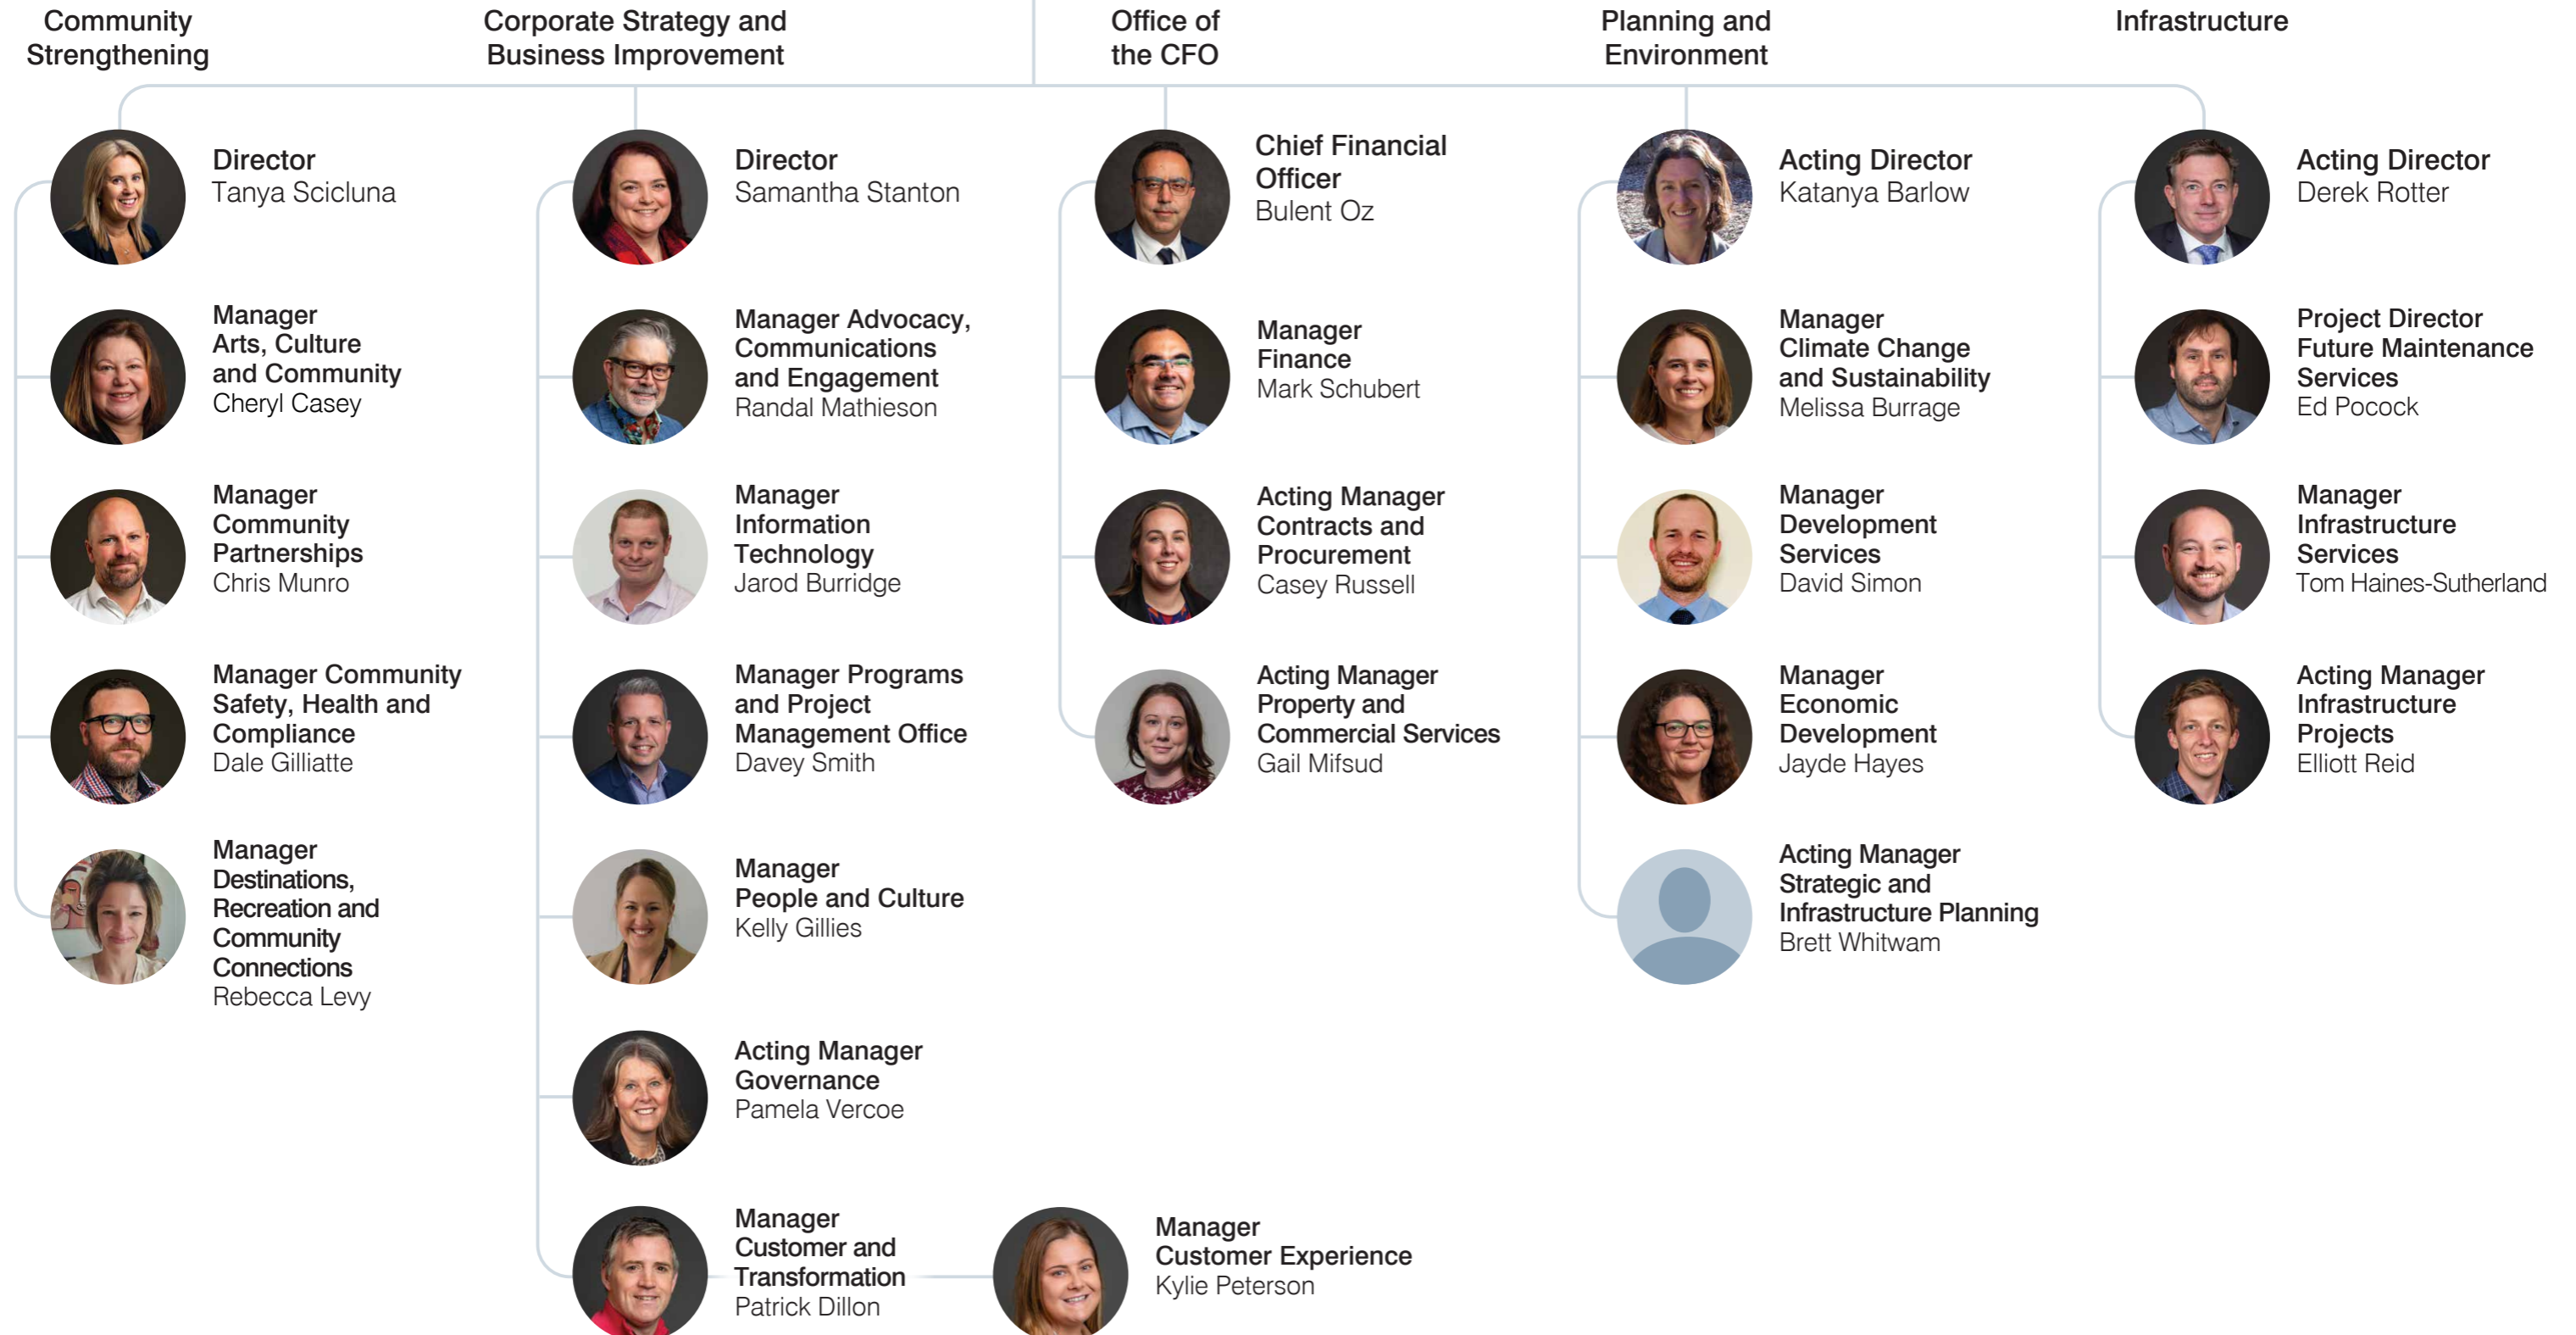

Organisation Chart

Leadership Team

MORNINGTON
PENINSULA
Shire

For urgent issues outside
office hours, please call:
☎ 1300 850 600

Chief Executive Officer
John Baker

Organisation Chart

Leadership Team

MORNINGTON
PENINSULA
Shire

For urgent issues outside
office hours, please call:
☎ 1300 850 600

Chief Executive Officer
John Baker