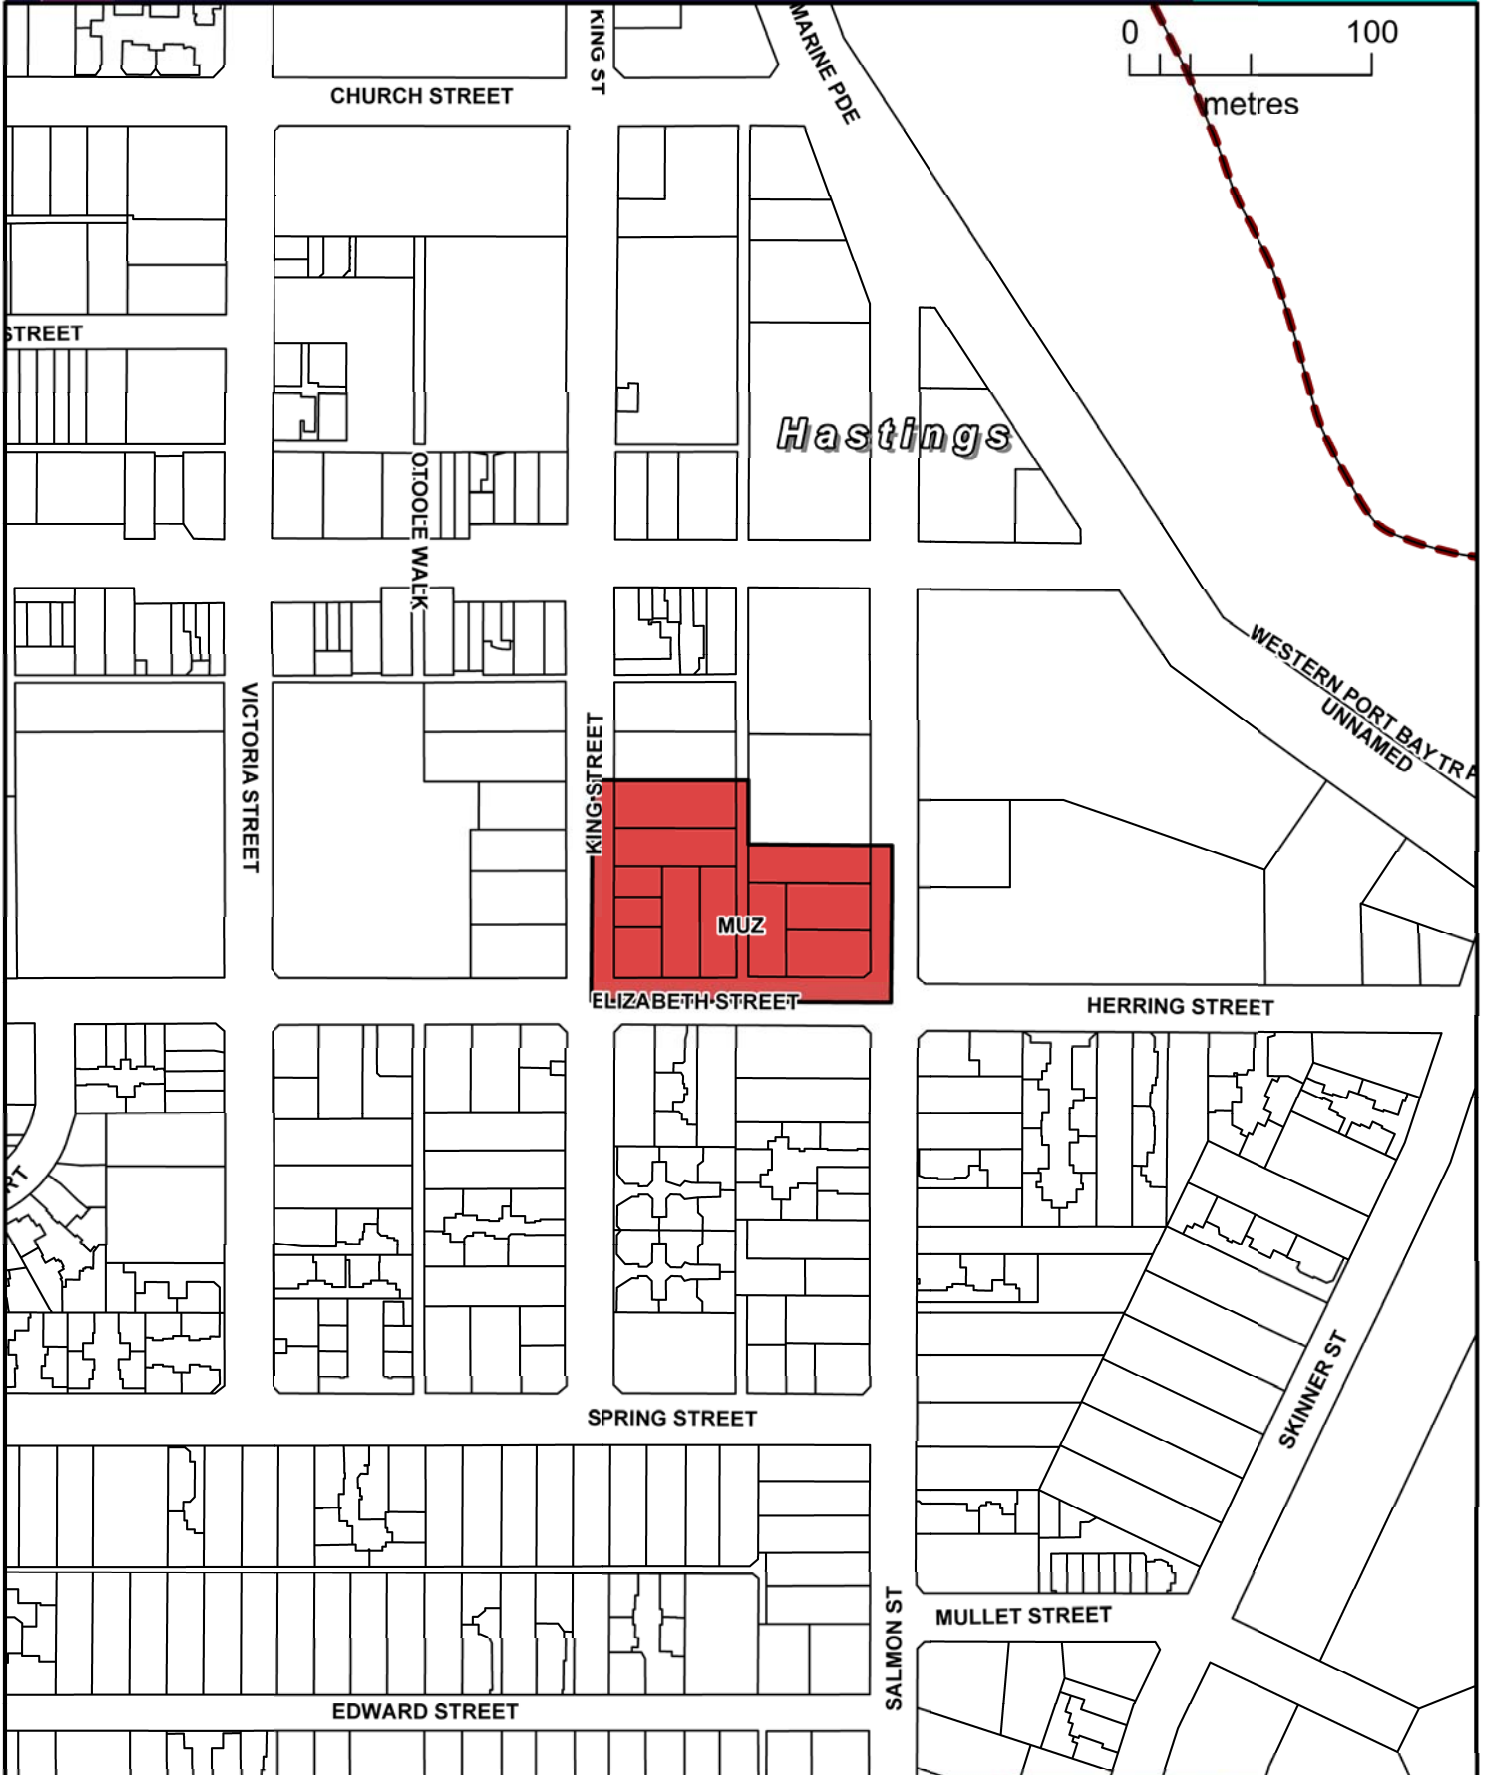

# MORNINGTON PENINSULA PLANNING SCHEME

## LEGEND

**MUZ** MIXED USE ZONE

Part of Planning Scheme Map 19