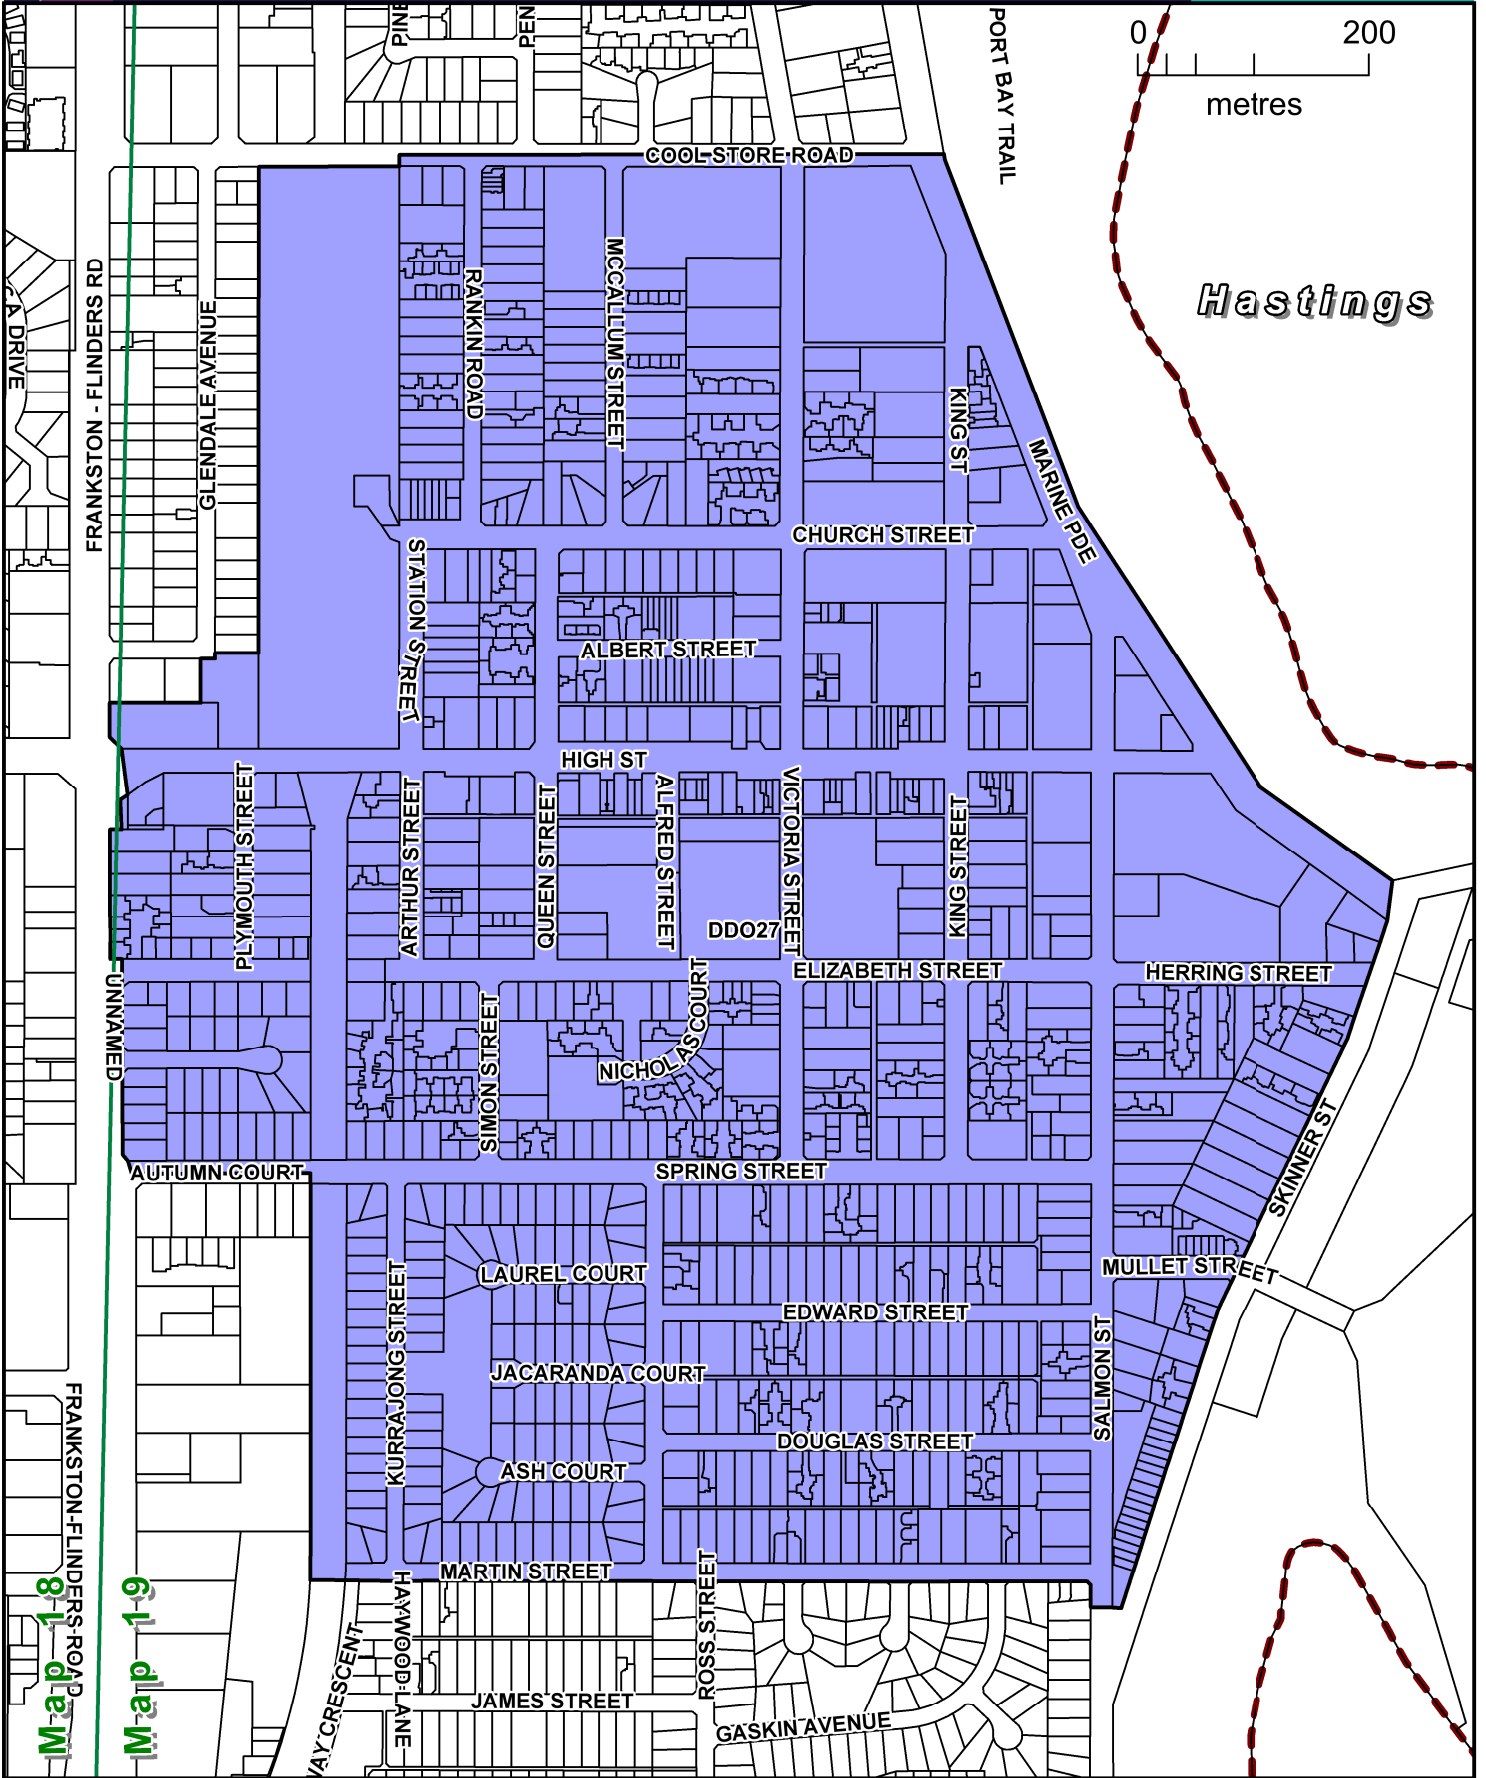

MORNINGTON PENINSULA PLANNING SCHEME

LEGEND

DDO27 DESIGN AND DEVELOPMENT OVERLAY - SCHEDULE 27

Part of Planning Scheme Maps 18DDO & 19DDO

AMENDMENT C190

Planning Mapping Services |
 Planning Information Services |
 Planning |

VICTORIA
 State Government

Environment,
 Land, Water
 and Planning