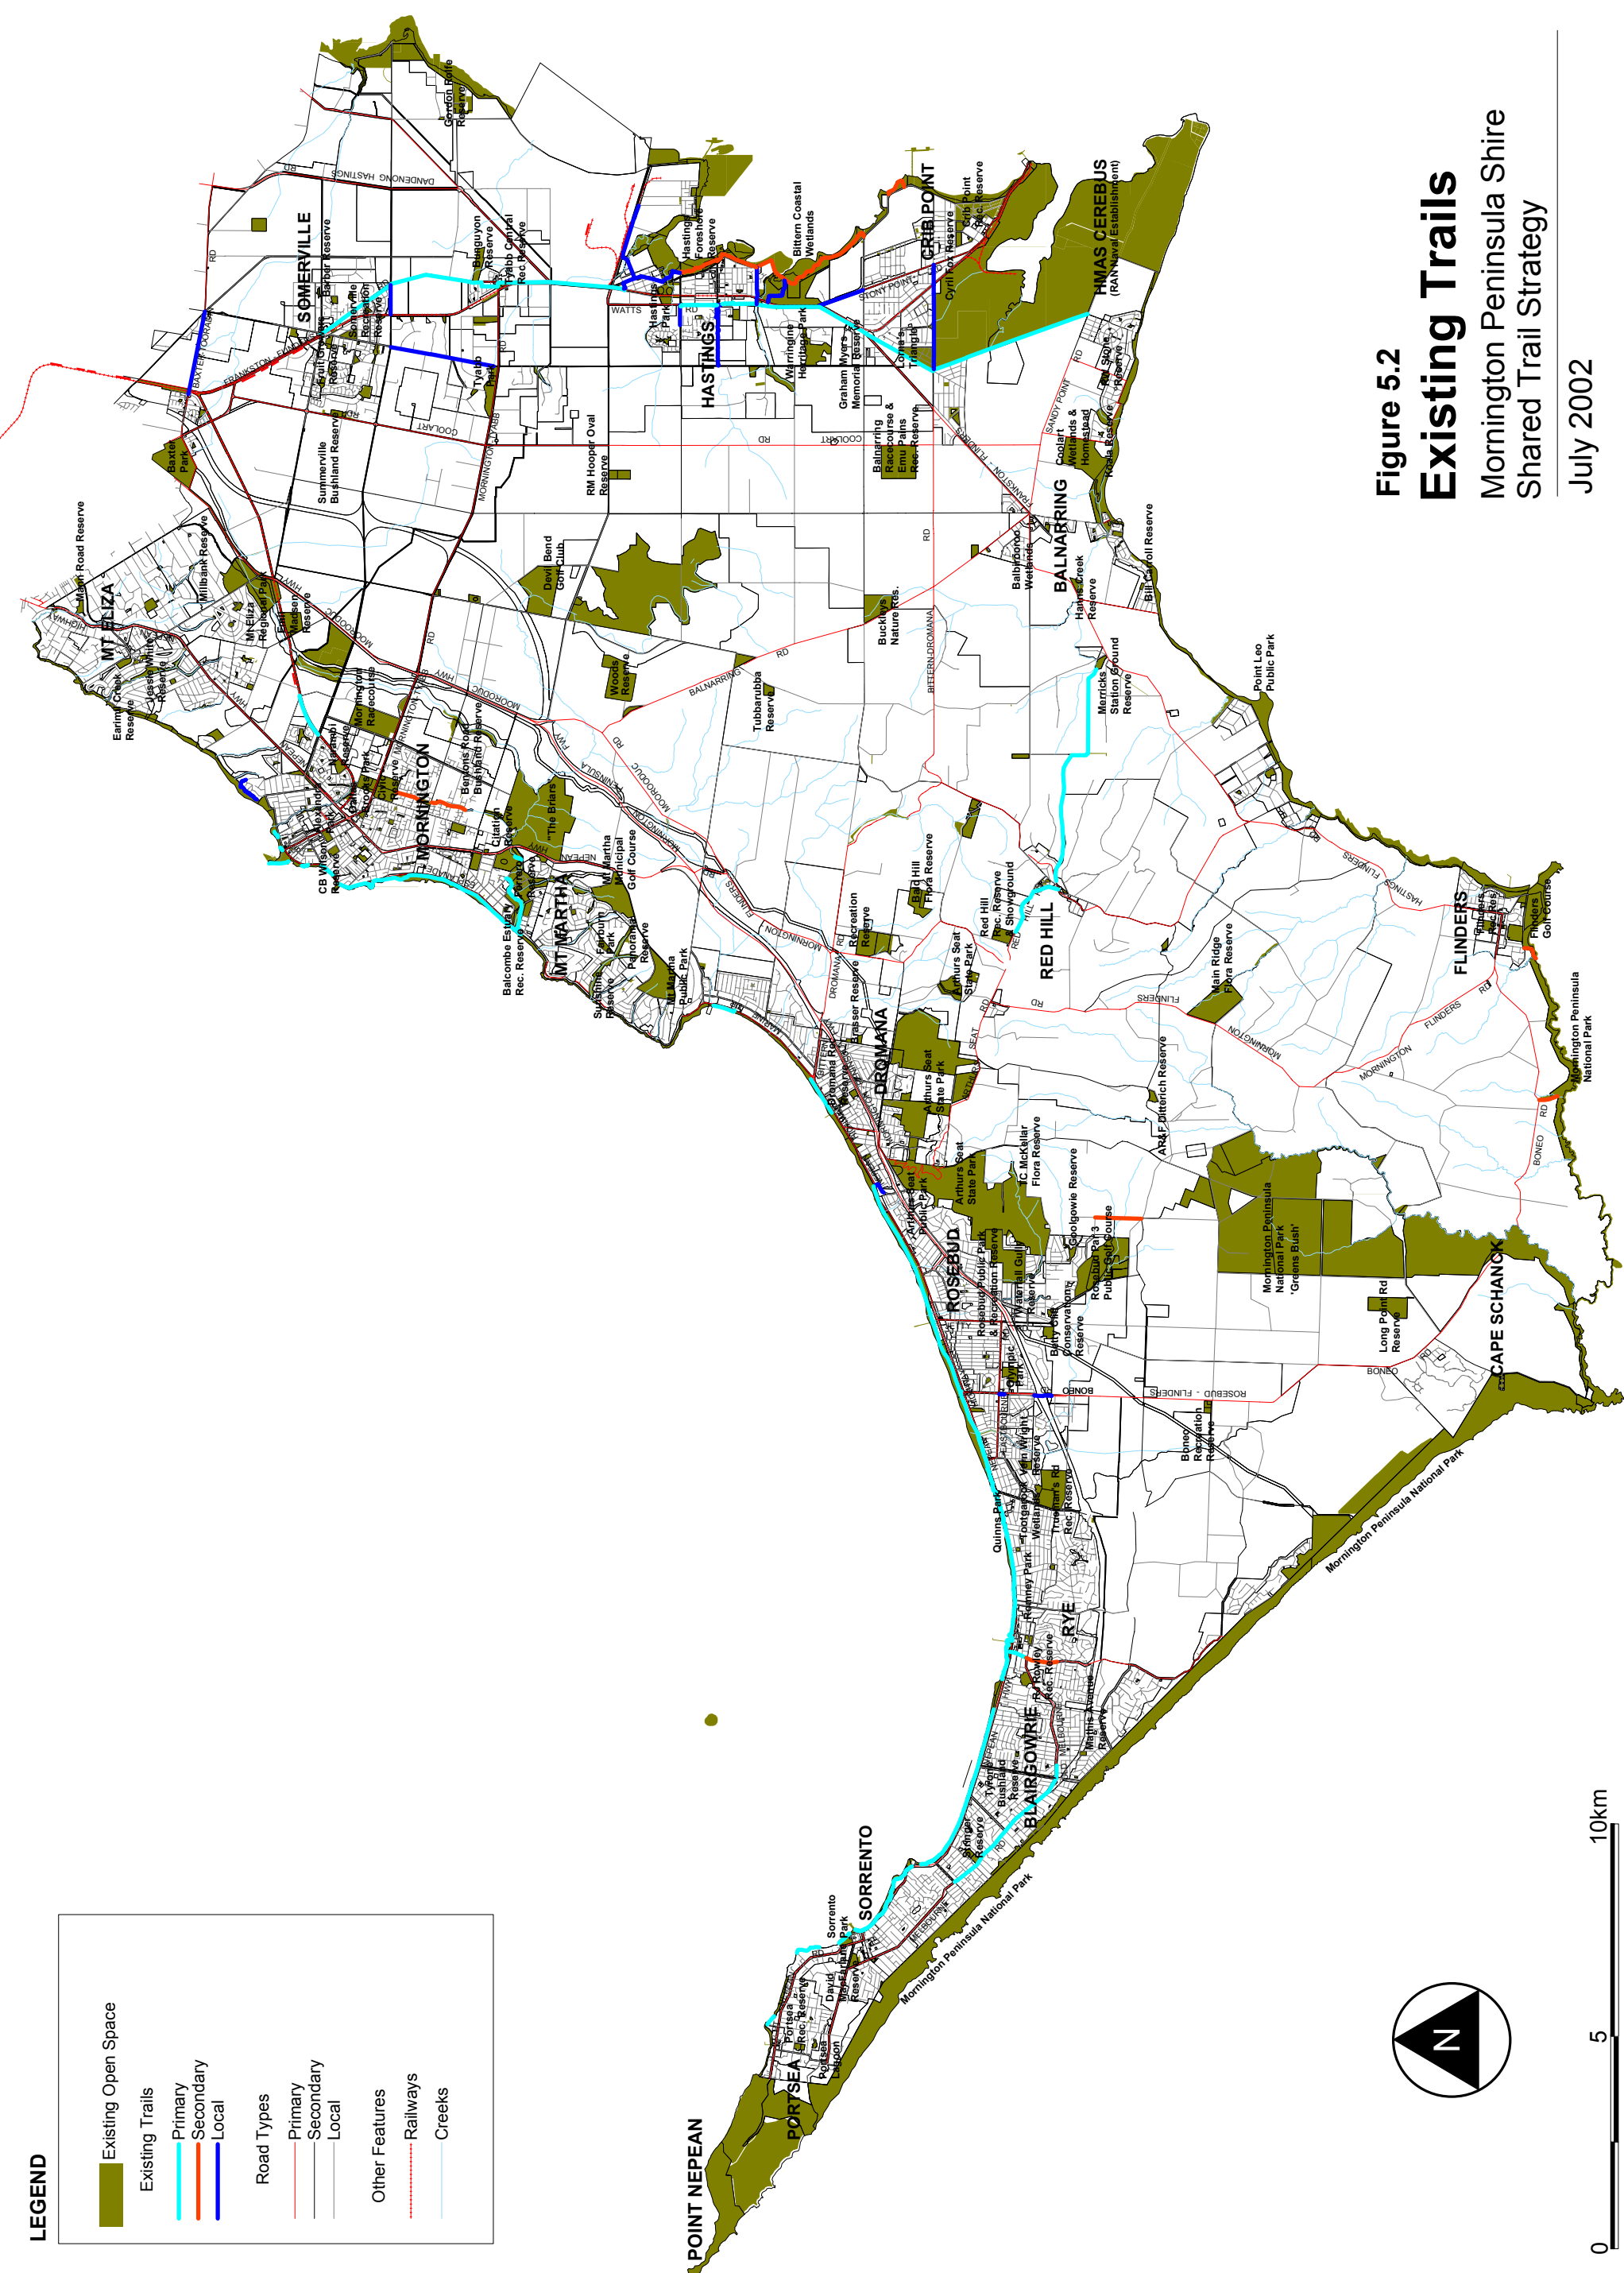

**LEGEND**

	Existing Open Space
	Existing Trails
	Primary
	Secondary
	Local
	Road Types
	Primary
	Secondary
	Local
	Other Features
	Railways
	Creeks

**Figure 5.2**  
**Existing Trails**  
 Mornington Peninsula Shire  
 Shared Trail Strategy  
 July 2002