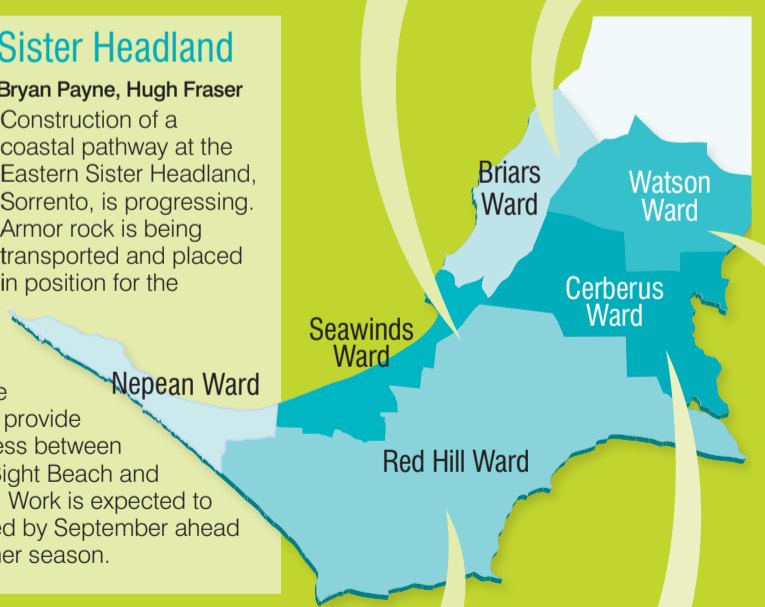

# Around the peninsula

seawalk. The pathway will provide coastal access between Camerons Bight Beach and Sullivan Bay. Work is expected to be completed by September ahead of the summer season.