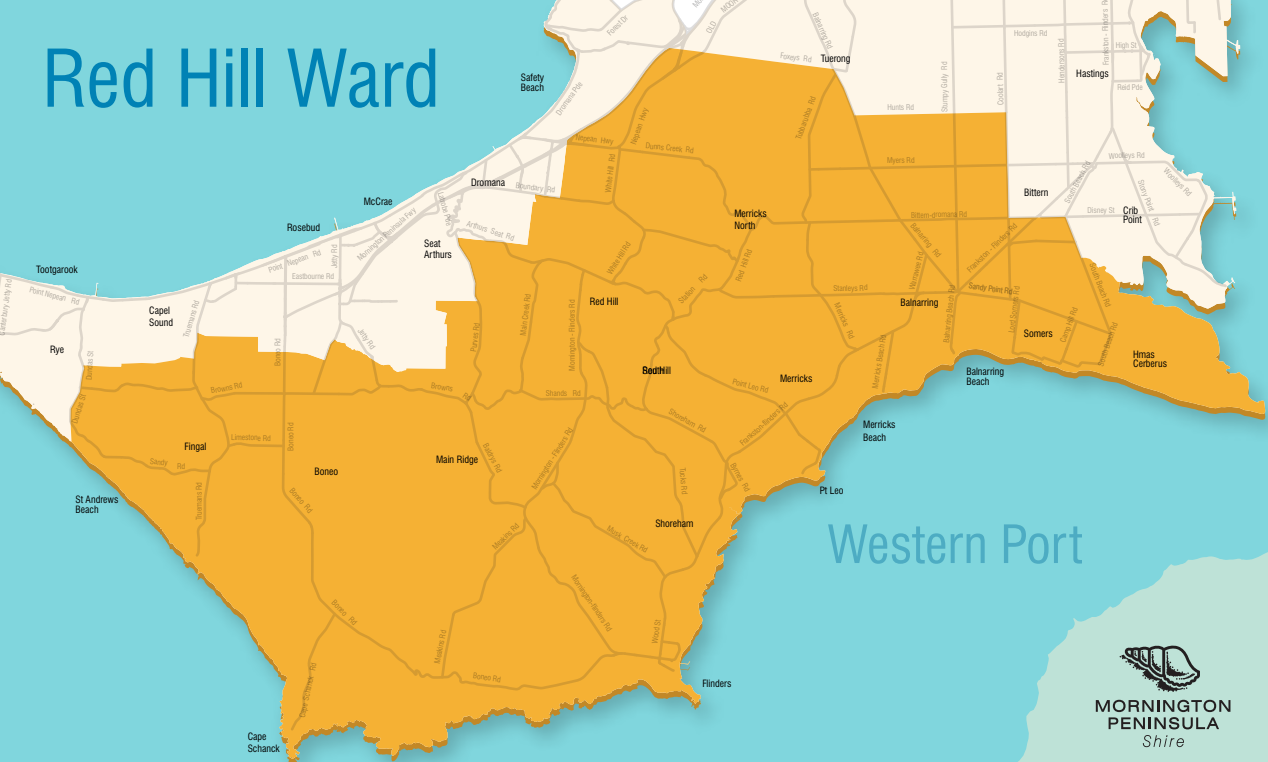

Red Hill Ward

Western Port

MORNINGTON PENINSULA
Shire